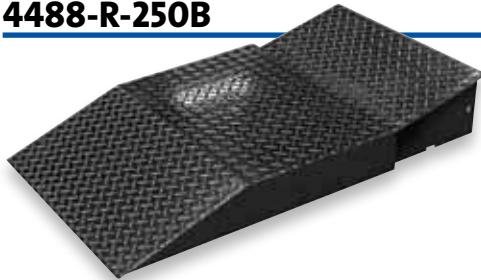

'JACK STAND'

	7252-023-01	7252-023-01A
Length	1045 mm	1145 mm
Width	225 mm	<
Height	60 mm	<

LBJ-04

Slip Plates (pair) for vehicles with independent rear suspension

For use on Four Post Hoists with wheel aligning capability

'SLIP PLATES'

Length	1500 mm
Width	500 mm

Refer Slip Plate brochure for more details

4488-R-250B

Additional run-up (single) to create 'drive-through' capability (includes run-up assembly and auto stop assembly)